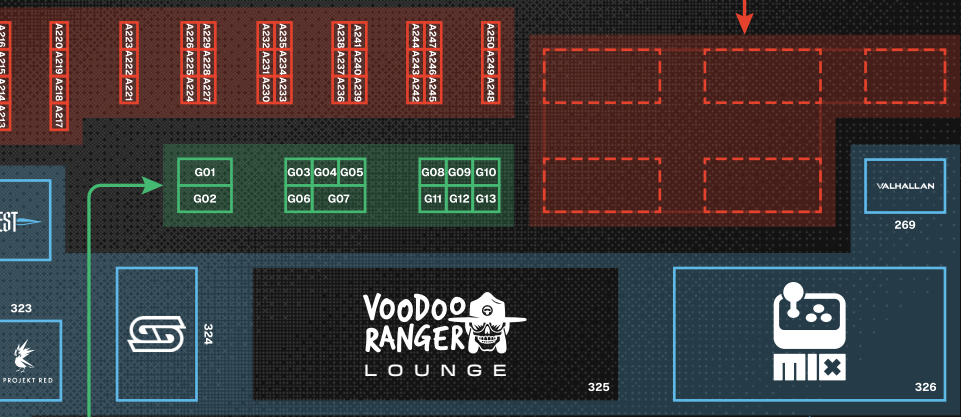

Map is not to scale, as some elements have been moved or resized.

Free Play Arcade

Indie Game Devs

Exhibitors

BOOTH GUIDE TO EXHIBITORS

EXHIBITOR	BOOTH	EXHIBITOR	BOOTH
Docking Bay 45	100	Glimmish	205
Wild Bill's	101	Lovers Over Losers	207
Copper Coast Confections	102	Flex Comics	208
Ink Chip	103	Poke Merch Market	209
Toytropolis	104	Mary's Crafty Corner	210
Bling Empire Co.	105	Throwback Therapy	211
Absolute Territory Inc.	106	KINWAMONSTER	212
StarBerryKai & HiMikela	107	Meta TCG	213
LVL UP EXPO Side Quest	108	The Knight Stand	214
Sugoi Tattoos	109	CutiePieSensei	215
Gallery Panda	200	K8Sarkissian	216
MyNerdLife	201	PescEffects	217
CoolStuff Inc.	202	Senpai Squad Cosplay Pavillion	218
Sipping Streams Tea Company	203	Cosplay Repair (Cosplay Vegas)	219
Shenanigans Gaming	204		