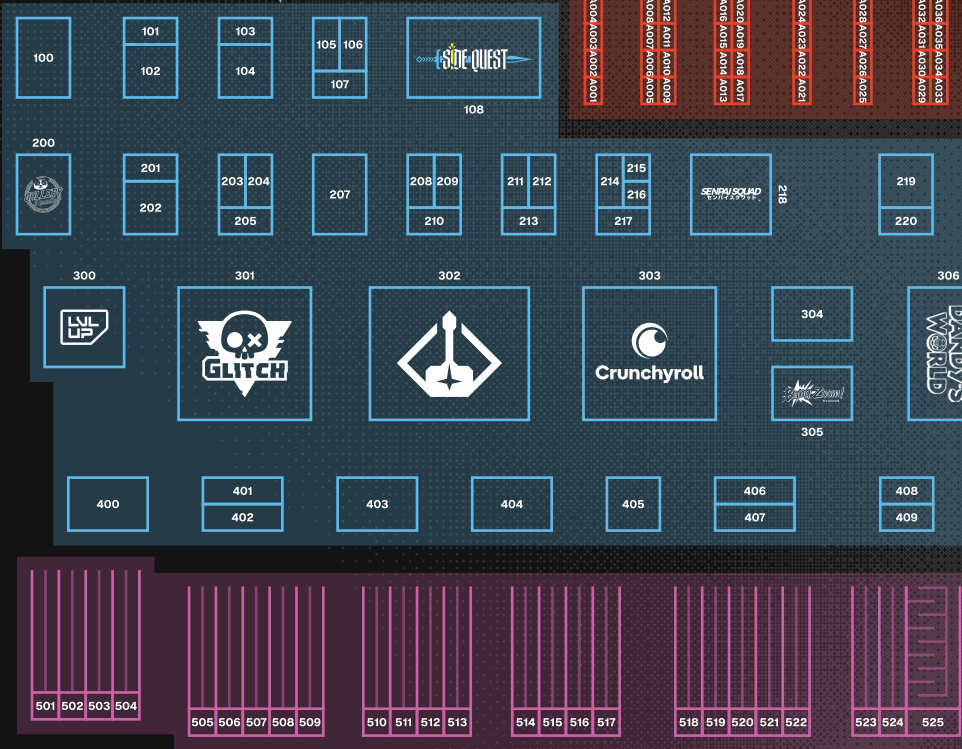

➤ **Map is subject to change.** Get the official LVL UP EXPO app for future updates.

2026 EXHIBIT HALL MAP

LAS VEGAS CONVENTION CENTER • SOUTH HALL • FLOOR 1

Exhibitors

Autogra

Map is not to scale, as s

Artist Alley