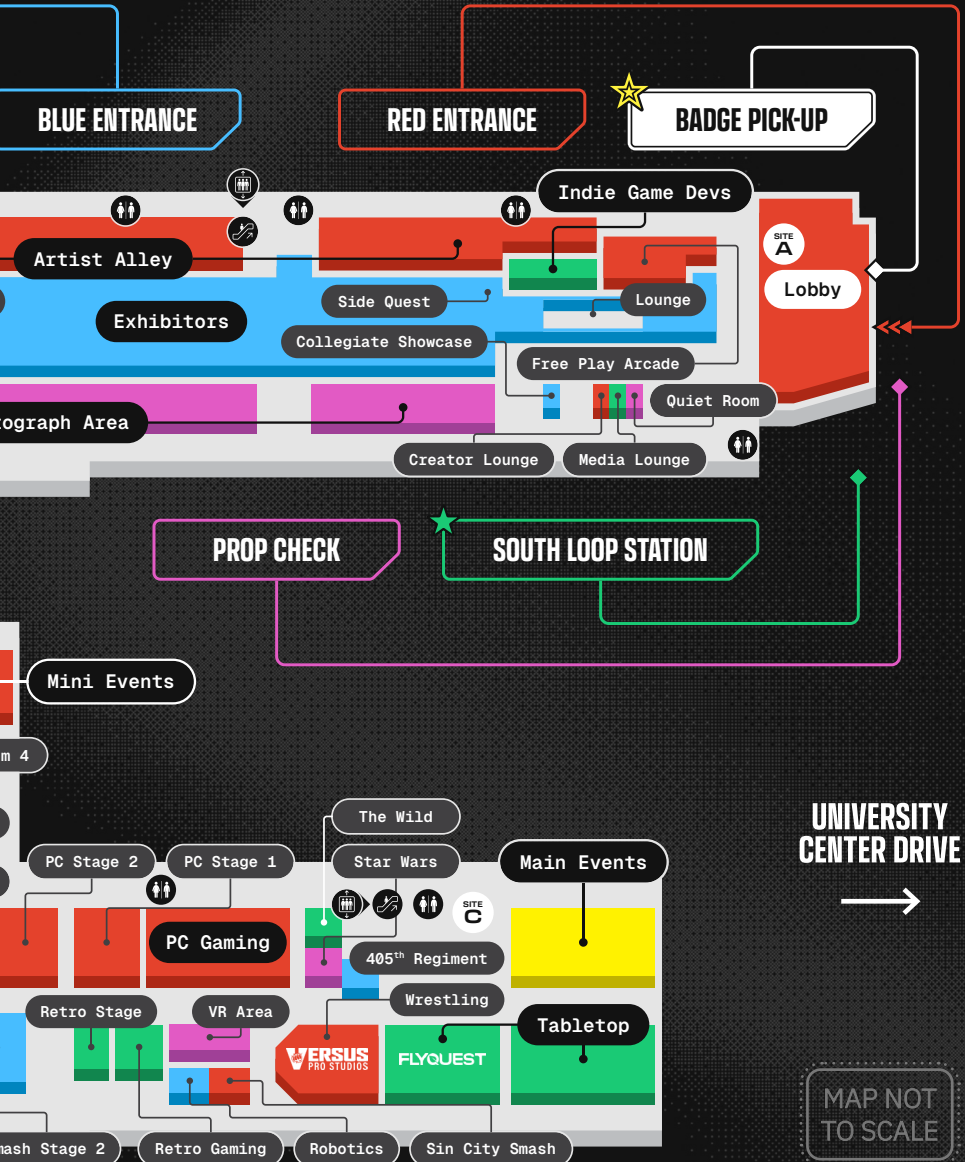

➤ **Map is subject to change.** Get the official LVL UP EXPO app for future updates.

2026 EXHIBIT HALL MAP

LAS VEGAS CONVENTION CENTER • SOUTH HALL • FLOOR 1

Exhibitors

Autogra

Map is not to scale, as s

Artist Alley